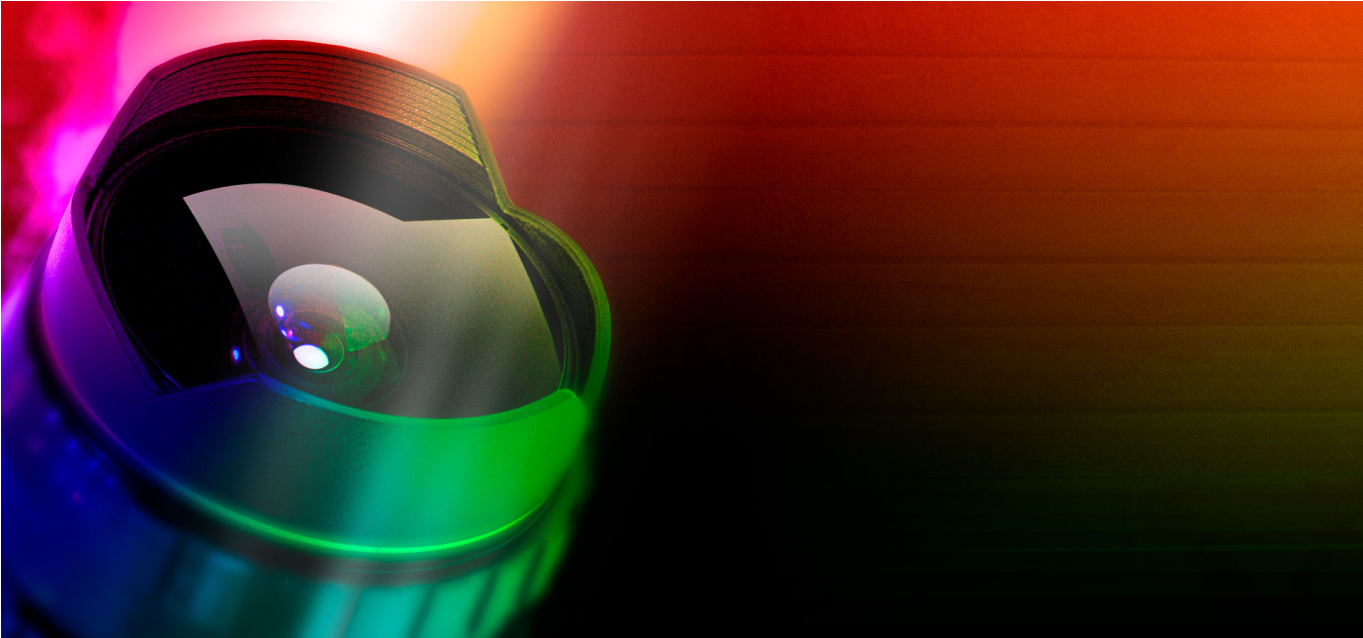

[Redlagoon Studio](#)

[Redlagoon Studio](#)

Kooler Design Studio. po ka 001 beverage Tub ooo..000000000000000000byDonnaBuah maTerials Surface Galvanized Tub planTer, 11" high x 20" It was moments away from Red Lagoon taking the stage. Harry arranged a ... Harry was blankly staring outside the window from the first floor studio at Barney.